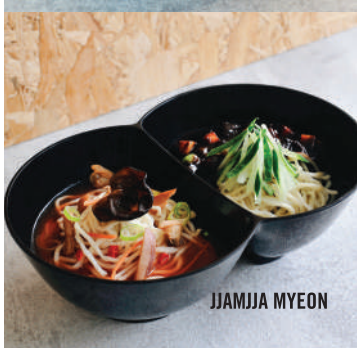

RABOKKI

RABOKKI

- **N4 RABOKKI 라볶이** **TTEOKBOKKI NOODLES**
- ORIGINAL — $9.90