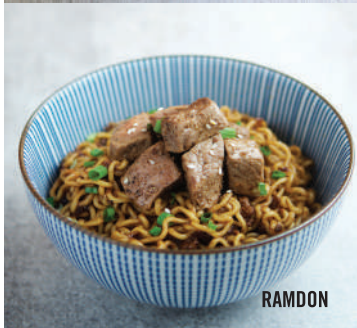

ARMY STEW

- **N5 BEEF RAMDON 쇠고기 람돈** **BEEF NOODLES WITH PREMIUM NEW ZEALAND RIBEYE STEAK**
- ORIGINAL — $11.90