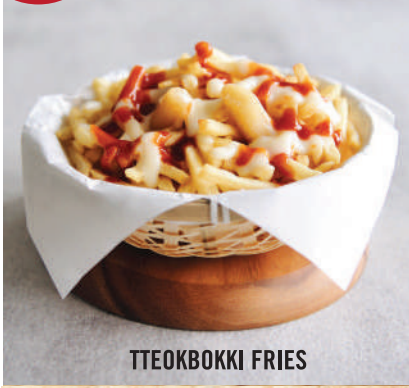

SIDE DISHES

반찬

SEASALT FRIES — $3.30 (S) $3.90 (L)
시슬트 프라이

SESAME SEAWEED FRIES — $3.30 (S) $3.90 (L)
참깨 미역 프라이