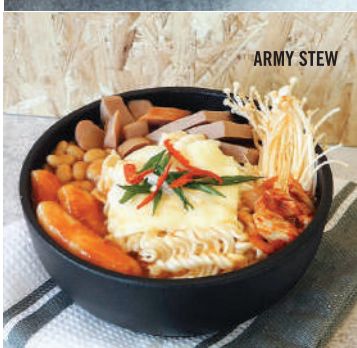

RABOKKI

- N3 JJAMJJA MYEON 짬짜면** **2-IN-1 JJAMPONG & JJAJANG MYEON**
- ORIGINAL — \$12.90
- CREAMY — \$12.90

RABOKKI

- N4 RABOKKI 라볶이** **TTEOKBOKKI NOODLES**
- ORIGINAL — \$9.90

RAMDON

- N5 BEEF RAMDON 쇠고기 람돈** **BEEF NOODLES WITH PREMIUM NEW ZEALAND RIBEYE STEAK**
- ORIGINAL — \$11.90